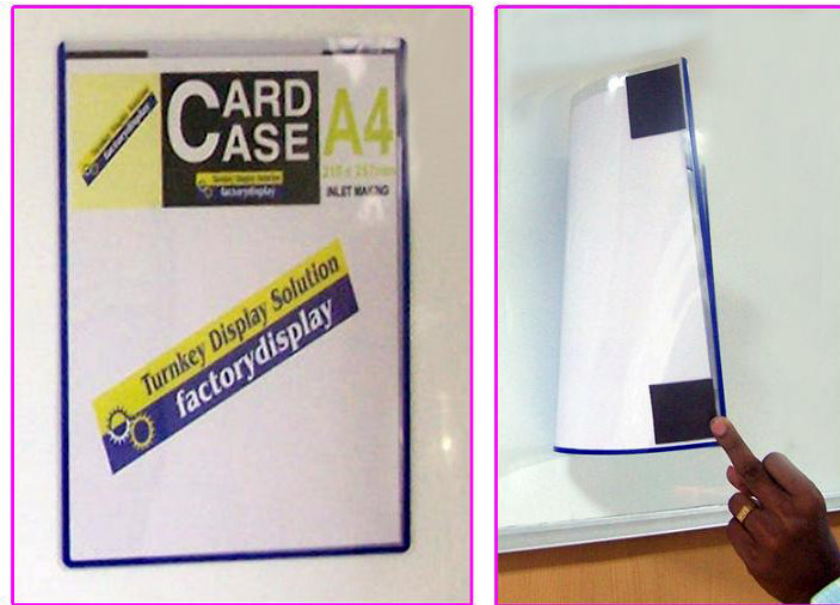

Card Case – Magnetic Type

MODEL – CCM – A4 – Portrait

- ❖ Magnetic – Fix on Any Magnetic white board
- ❖ Clear Card Case – A4 – Portrait
- ❖ Holds A4 paper in Portrait fashion
- ❖ Unbreakable

- ❖ Very Economical compared to Acrylic folders
- ❖ Sticks to any Iron / MS surface
- ❖ Blue border for the case makes it elegant
- ❖ Flexible and Long Life Strontium Magnets

Kamal & Co, 42, Mambalam High Road, T.Nagar, Chennai 600017. India
Tel / Fax: +91-44-28140814 / 28140111 / 28140222 / 28140333 / 28140444 / 28140555

Web: www.factorydisplay.com www.fixovision.com

Email: mktg@factorydisplay.com kamalco@gmail.com promo@factorydisplay.com